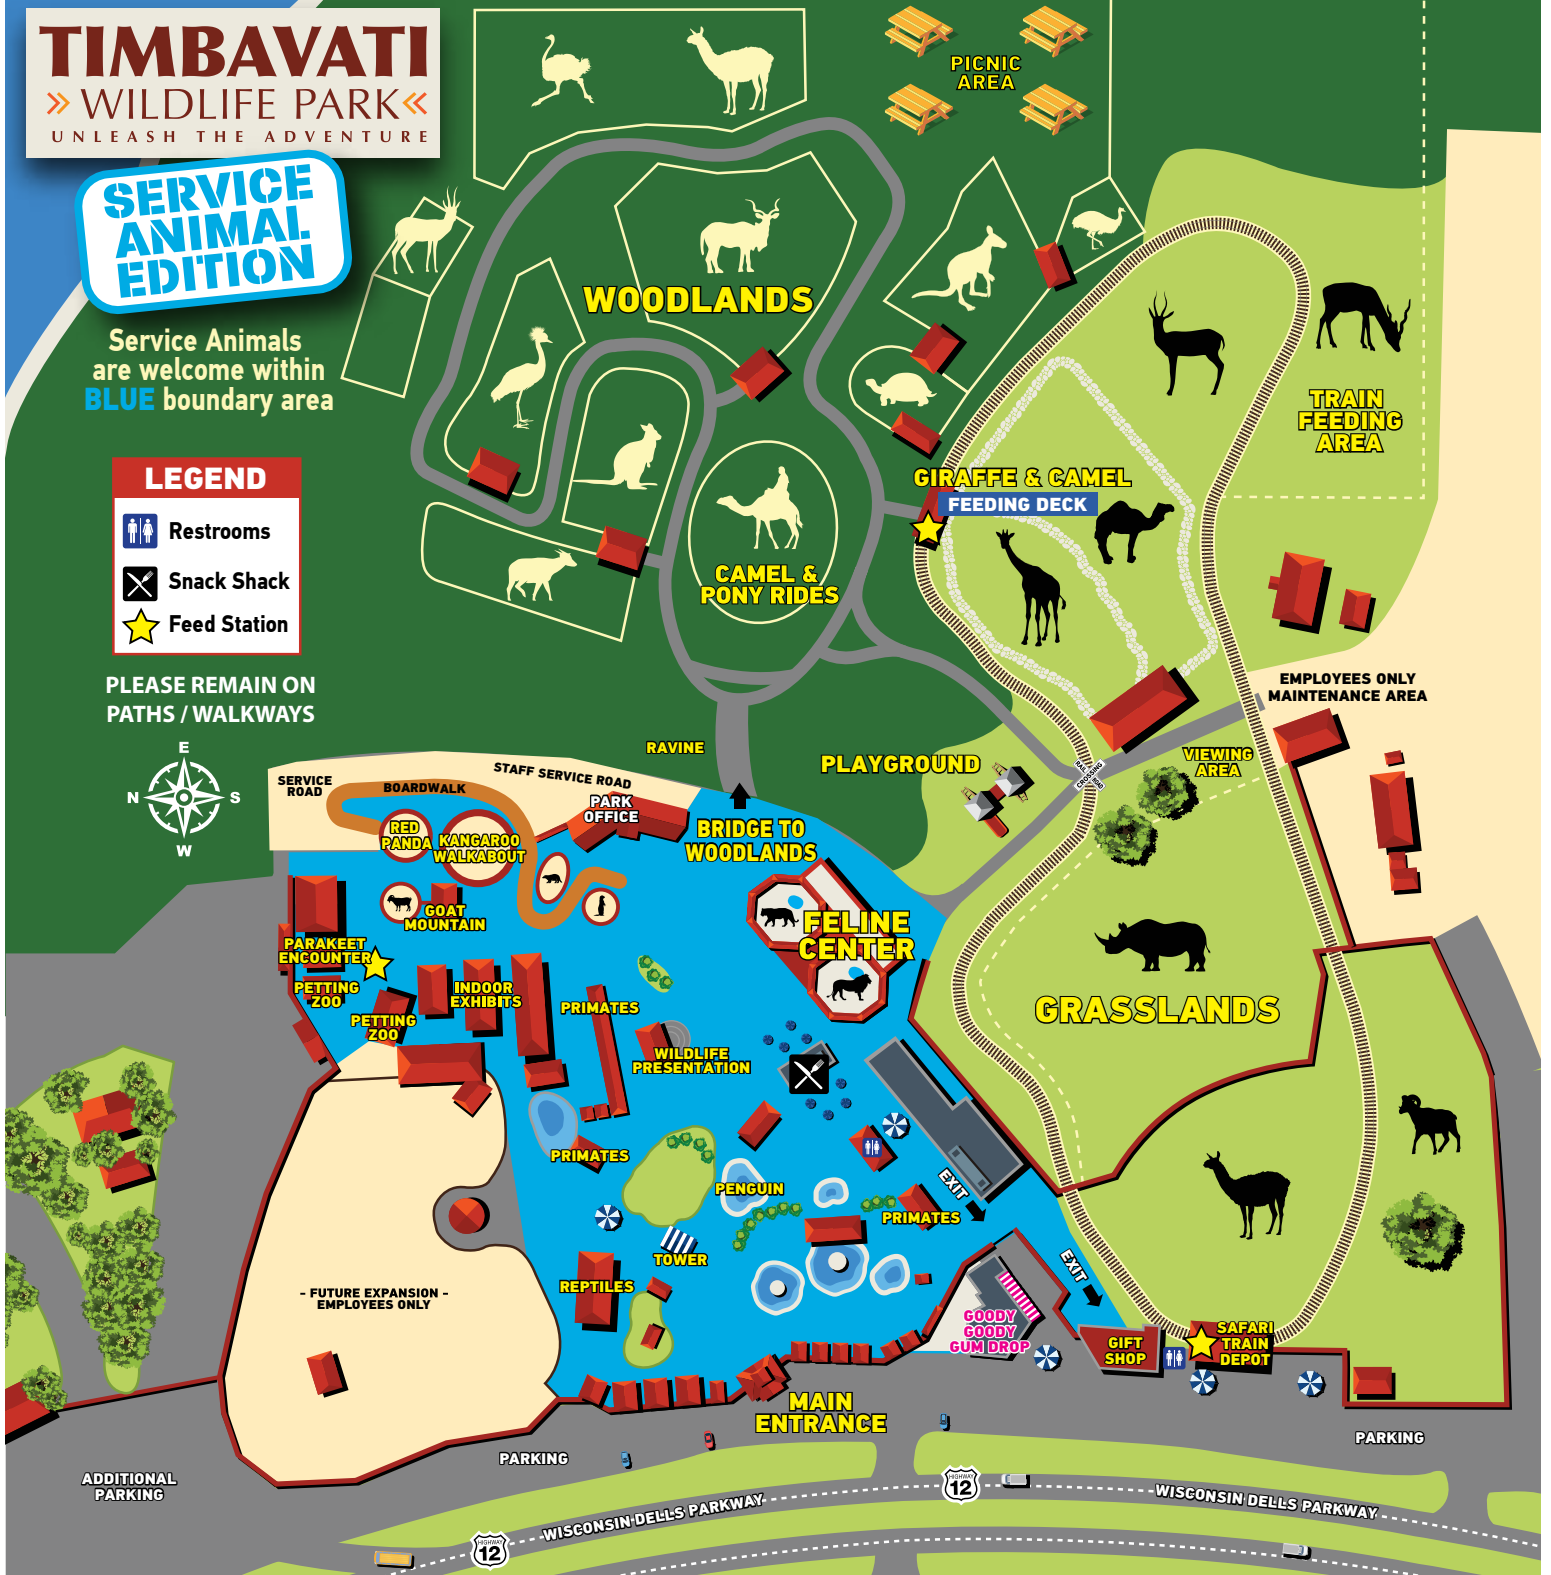

FEEDING OPTIONS:

CARROTS

Giraffe
Camels
Alpaca
Kangaroo
Goats
Emu
Cavey

SEED STICKS

Parakeets (only)
in Parakeet
Encounter
Sheep
Cows
Train Ride

GRAIN

Giraffe
Camels
Goats
Alpaca
Llamas

TRAIN

*Memorial Day to Labor Day, Weather Permitting

LUNCH BOX CONTENTS:

Carrots • Grain • Seed Sticks

Due to the complex nature of animal care, the animals of Timbavati will move in and out of the park and from area to area. Please use this map as a reference for animal placement only.

TIMBAVATI

» WILDLIFE PARK «

UNLEASH THE ADVENTURE

SERVICE ANIMAL EDITION

Service Animals are welcome within BLUE boundary area

LEGEND

- Restrooms
- Snack Shack
- Feed Station

PLEASE REMAIN ON PATHS / WALKWAYS