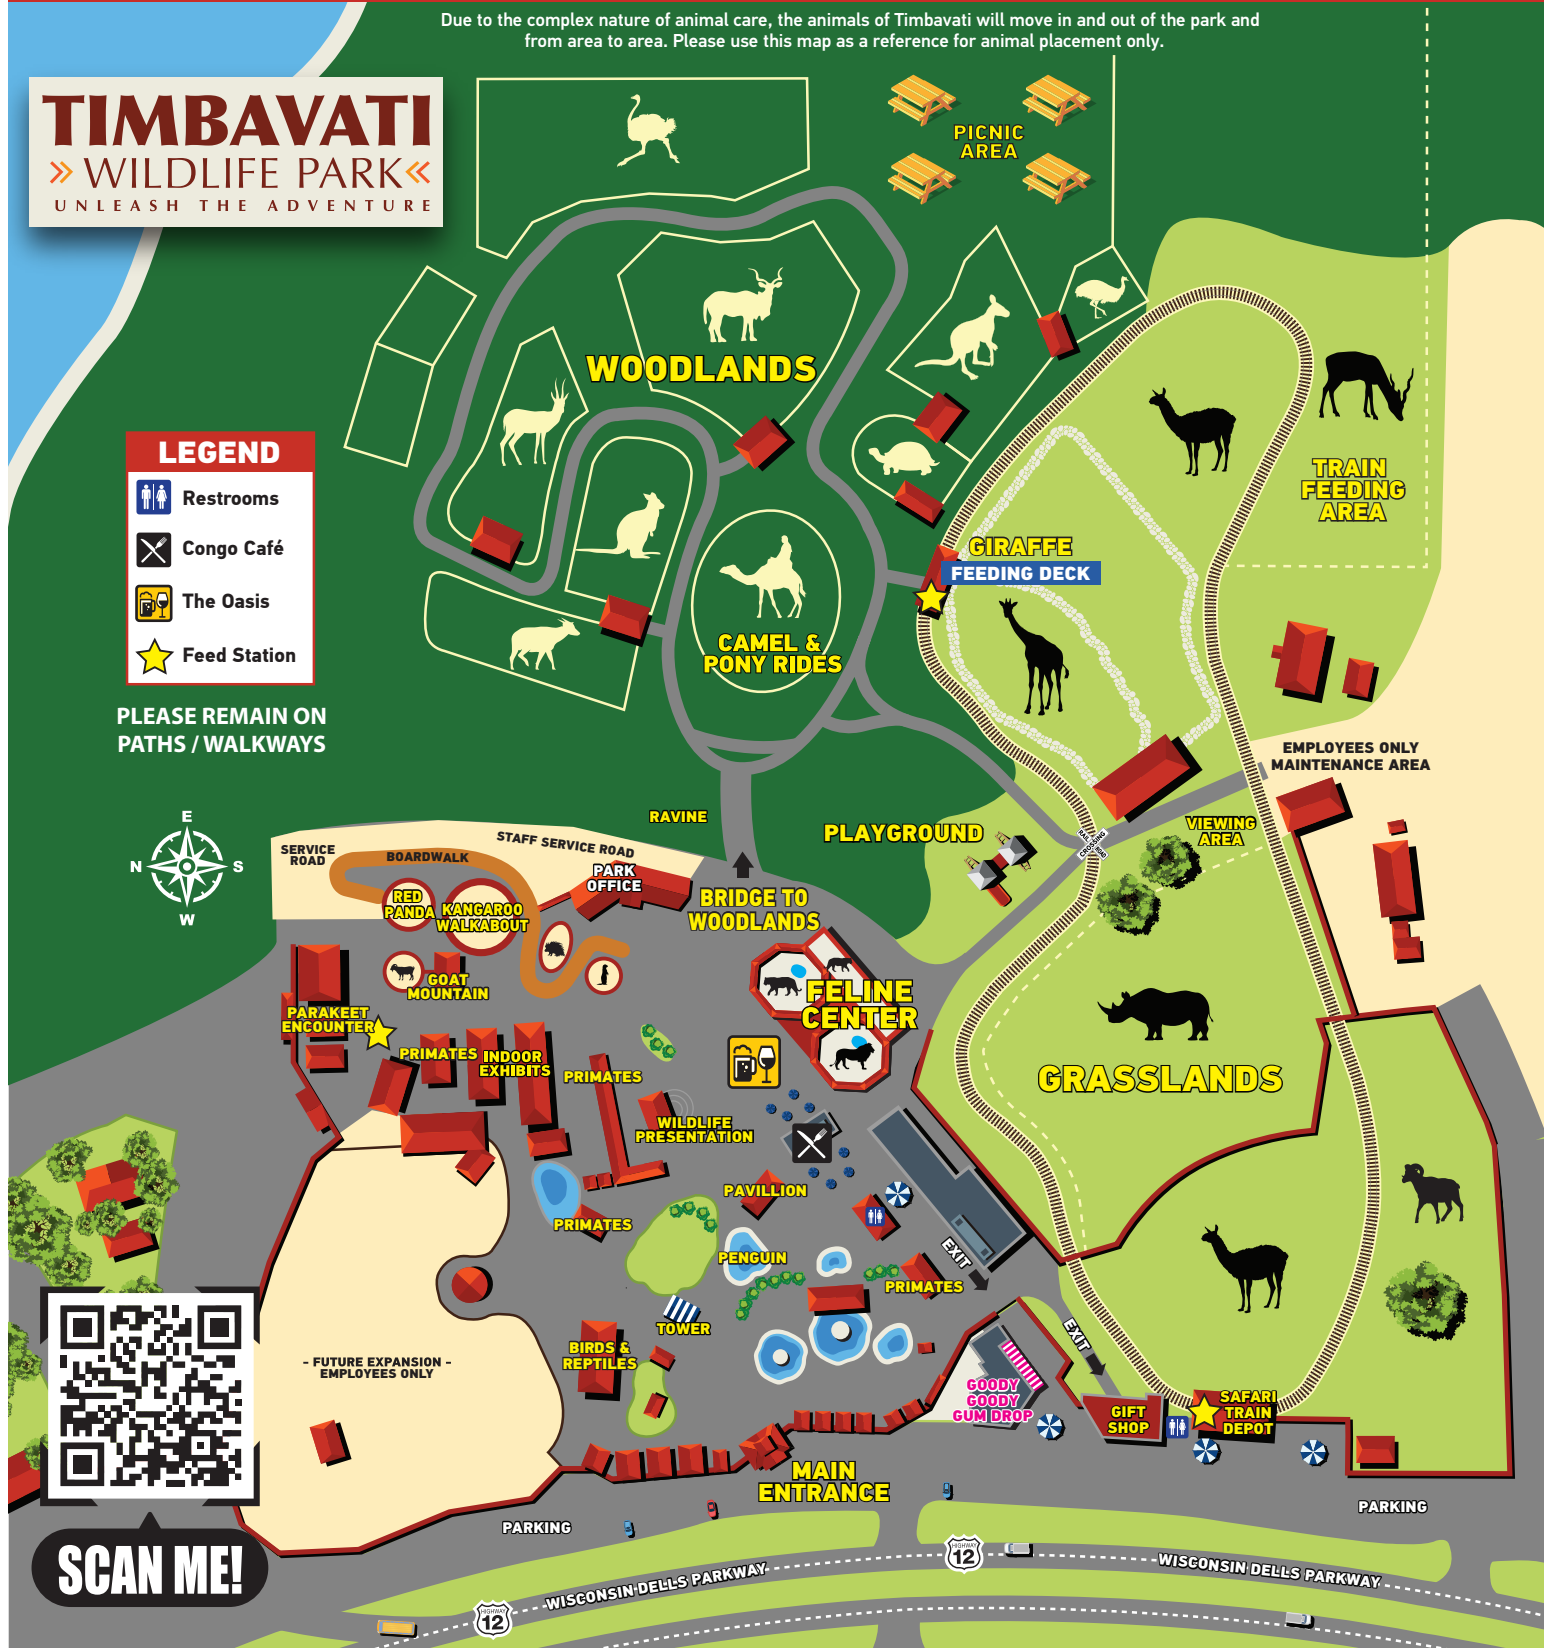

*Memorial Day to Labor Day, Weather Permitting

LUNCH BOX CONTENTS:

Carrots • Grain • Seed Sticks

Due to the complex nature of animal care, the animals of Timbavati will move in and out of the park and from area to area. Please use this map as a reference for animal placement only.

TIMBAVATI

» WILDLIFE PARK «

UNLEASH THE ADVENTURE

LEGEND

-  Restrooms
-  Congo Café
-  The Oasis
-  Feed Station

PLEASE REMAIN ON
PATHS / WALKWAYS

SCAN ME!

WISCONSIN DELLS PARKWAY
12
WISCONSIN DELLS PARKWAY

TAKE A BREAK FROM
ADVENTURE AT THE
CONGO CAFE

- > ICE CREAM
- > BURGERS
- > NACHOS
- > PIZZA

AND MORE!

Learn More **FACTS**
 About the Animals

SCAN ME!

QUENCH YOUR THIRST AT
The Oasis
 BEER
 WINE
 FROZEN
 DRINKS

SCHEDULE AN
ANIMAL ENCOUNTER
 DURING YOUR VISIT
RED PANDA • GIRAFFE • SLOTH

FOLLOW US ON